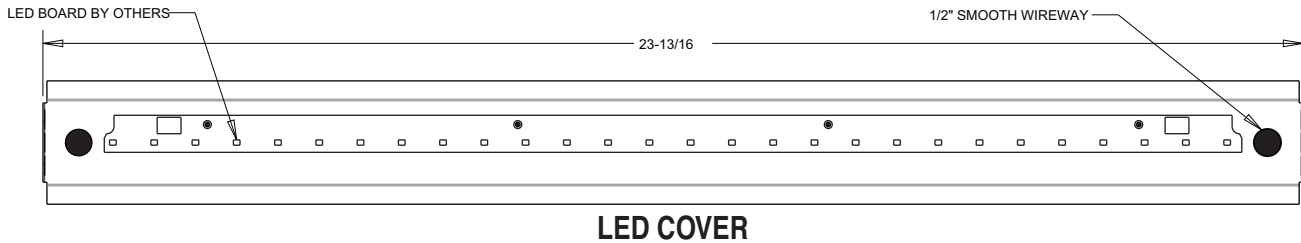

SERIES 104 LED

T8	
SIZE	LENGTH
(1) 15W	18 ¼
(1) 17W	24 ¼
(1) 25W	36 ¼
(1) 32W	48 ¼

LED	
SIZE	LENGTH
(1 or 2) 22" Boards	24 ¼
(2 or 4) 22" Boards	48 ¼

*Special order

Specifications subject to change without notice.

STANDARD PAIR IS ONE PLAIN AND ONE WITH KO

REV 4-13-2016

Adam Metal Products Company • P.O. Box 450 • Ledgewood, NJ • 07852
Phone: 973.770-1100 • Fax 973.770-1105 • www.adammetal.com