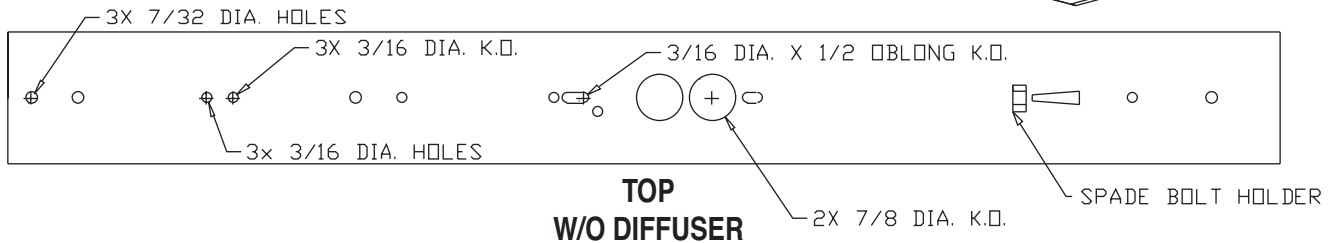

SERIES 104 LED

T8	
SIZE	LENGTH
(1) 15W	18 ¼
(1) 17W	24 ¼
(1) 25W	36 ¼
(1) 32W	48 ¼

LED	
SIZE	LENGTH
(1 or 2) 22" Boards	24 ¼
(2 or 4) 22" Boards	48 ¼

*Special order

Specifications subject to change without notice.