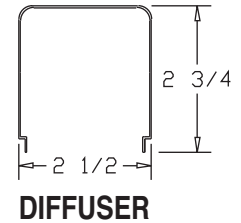

LAMPING OPTIONS

LED	T8	CFL
(1 or 2) 22" Boards (2 or 4) 22" Boards	(1) 15W (1) 17W (1) 25W (1) 32W	(1) 13W (12")* (1,2) 13W (18")* (2,3) 13W (24")*

*Special order

PACKAGING

	15W	17W	24"	25W	32W	48"
BODIES	24	24	24	12	12	12
DIFFUSERS	12	12	12	24	24	24

SERIES 104 LED

T8	
SIZE	LENGTH
(1) 15W	18 ¼
(1) 17W	24 ¼
(1) 25W	36 ¼
(1) 32W	48 ¼

LED	
SIZE	LENGTH
(1 or 2) 22" Boards	24 ¼
(2 or 4) 22" Boards	48 ¼

*Special order

Specifications subject to change without notice.