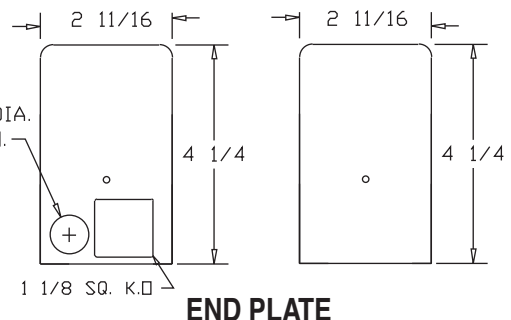

LAMPING OPTIONS

LED	T8	CFL
(1 or 2) 22" Boards (2 or 4) 22" Boards	(1) 15W (1) 17W (1) 25W (1) 32W	(1) 13W (12")* (1,2) 13W (18")* (2,3) 13W (24")*

*Special order

PACKAGING

	15W	17W	24"	25W	32W	48"
BODIES	24	24	24	12	12	12
DIFFUSERS	12	12	12	24	24	24

SERIES 104 LED

T8	
SIZE	LENGTH
(1) 15W	18 ¼
(1) 17W	24 ¼
(1) 25W	36 ¼
(1) 32W	48 ¼

LED	
SIZE	LENGTH
(1 or 2) 22" Boards	24 ¼
(2 or 4) 22" Boards	48 ¼

*Special order

Specifications subject to change without notice.