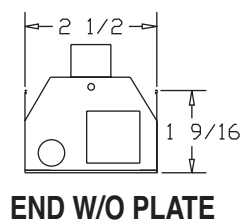

SERIES 104 LED

T8	
SIZE	LENGTH
(1) 15W	18 ¼
(1) 17W	24 ¼
(1) 25W	36 ¼
(1) 32W	48 ¼

LED	
SIZE	LENGTH
(1 or 2) 22" Boards	24 ¼
(2 or 4) 22" Boards	48 ¼

*Special order

Specifications subject to change without notice.