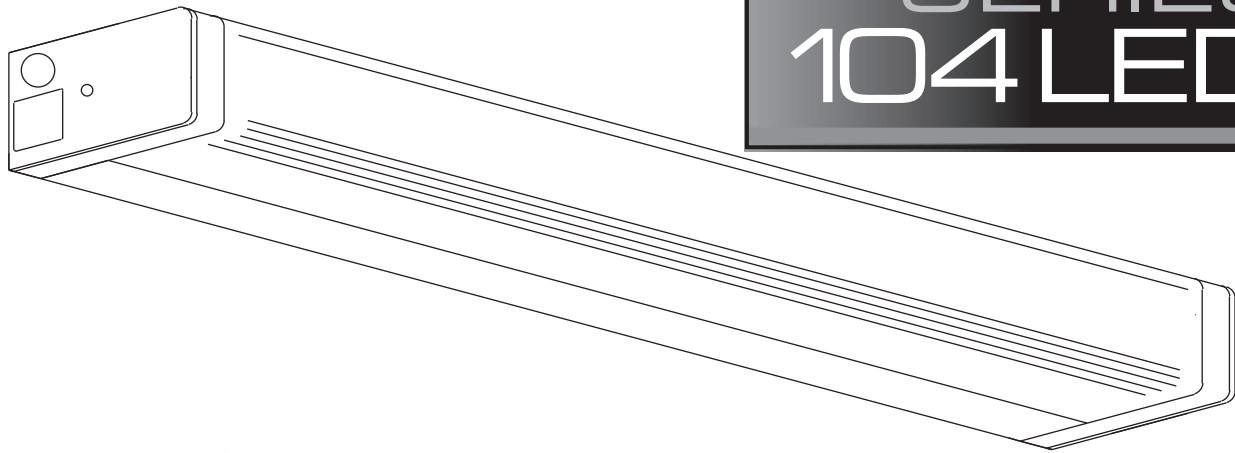

SERIES 104 LED

T8	
SIZE	LENGTH
(1) 15W	18 ¼
(1) 17W	24 ¼
(1) 25W	36 ¼
(1) 32W	48 ¼

LED	
SIZE	LENGTH
(1 or 2) 22" Boards	24 ¼
(2 or 4) 22" Boards	48 ¼

*Special order

Specifications subject to change without notice.

STANDARD PAIR IS ONE PLAIN AND ONE WITH KO

REV 4-13-2016

Adam Metal Products Company • P.O. Box 450 • Ledgewood, NJ • 07852
Phone: 973.770-1100 • Fax 973.770-1105 • www.adammetal.com