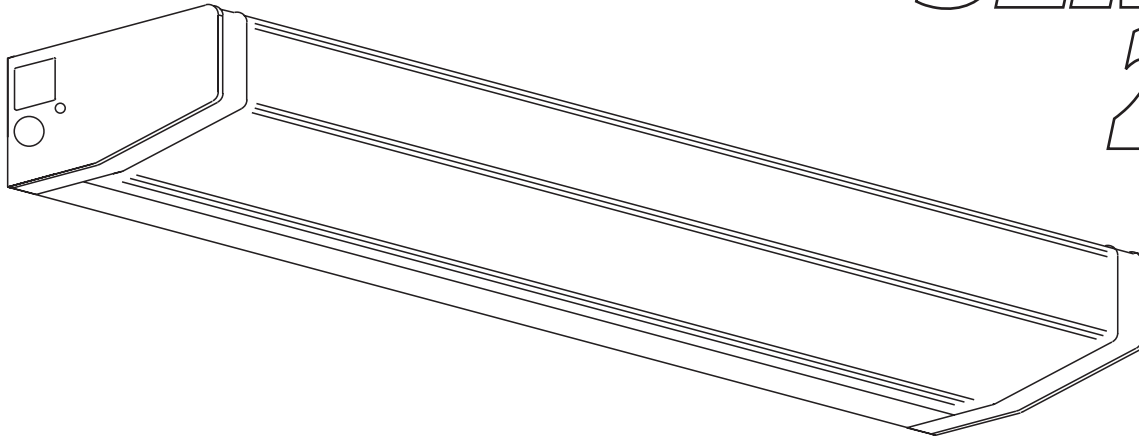

SERIES 205

**TOP
W/O DIFFUSER**