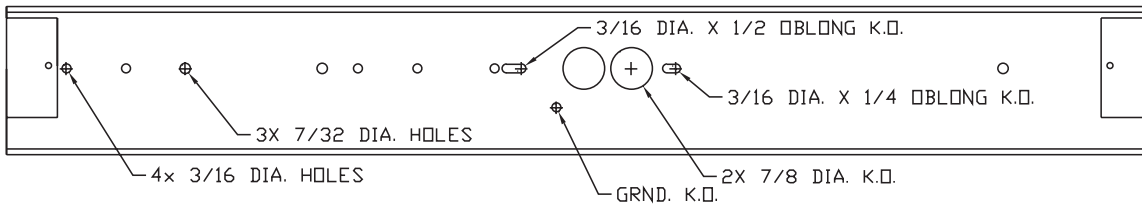

SERIES 205

**TOP
W/O DIFFUSER**