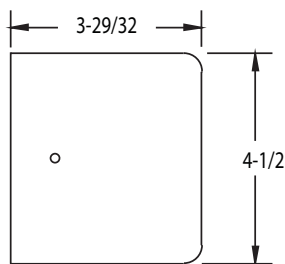

### Lamping Options

T8	T5	CFL
(1 or 2) 15W	(1, 2 or 3) 28W *	-
(1 or 2) 17W		-
(1 or 2) 25W		-
(1 or 2) 32W		-
		-
		-
		-
		-

\* Special order  
T-12 available in equivalent T-8 sizes

Packaging	15W	17W	25W	32W
<b>Bodies</b>	12	12	12	12
<b>Diffusers</b>	48	48	24	24

# SERIES 214

**END**

**END VIEW  
WITHOUT END CAP**

**LENS**

**SIDE W/LENS**

T5	
SIZE	LENGTH
(1,2 OR 3) 28W*	46-1/4

T8	
SIZE	LENGTH
(1 OR 2) 15W	18-1/4
(1 OR 2) 17W	24-1/4
(1 OR 2) 25W	36-1/4
(1 OR 2) 32W	48-1/4