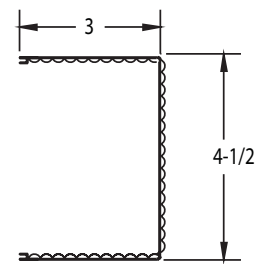

### Lamping Options

T8	T5	CFL
(1 or 2) 15W	(1, 2 or 3) 28W *	-
(1 or 2) 17W		-
(1 or 2) 25W		-
(1 or 2) 32W		-
		-
		-
		-
		-

\* Special order  
T-12 available in equivalent T-8 sizes

Packaging	15W	17W	25W	32W
<b>Bodies</b>	12	12	12	12
<b>Diffusers</b>	48	48	24	24

# SERIES 214

**END**

**END VIEW  
WITHOUT END CAP**

**LENS**

**SIDE W/LENS**

T5	
SIZE	LENGTH
(1,2 OR 3) 28W*	46-1/4

T8	
SIZE	LENGTH
(1 OR 2) 15W	18-1/4
(1 OR 2) 17W	24-1/4
(1 OR 2) 25W	36-1/4
(1 OR 2) 32W	48-1/4