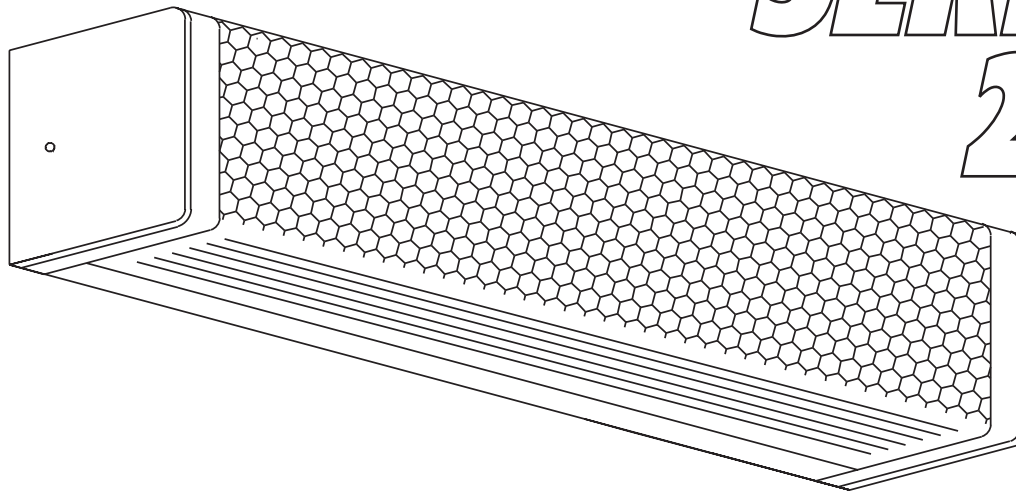

### Optional Features

- Slide-on one-piece end (regular one-piece end is standard)
- Baffles and dividers are available for up, down, and/or front light.
- Ends with tapped holes to accommodate tamper-proof or regular screws

### Lamping Options

T8	T5	CFL
(1 or 2) 15W	(1, 2 or 3) 28W *	-
(1 or 2) 17W		-
(1 or 2) 25W		-
(1 or 2) 32W		-
		-
		-
		-
		-

\* Special order  
T-12 available in equivalent T-8 sizes

Packaging	15W	17W	25W	32W
<b>Bodies</b>	12	12	12	12
<b>Diffusers</b>	48	48	24	24

# SERIES 214

**END**

**END VIEW  
WITHOUT END CAP**

**LENS**

**SIDE W/LENS**

T5	
SIZE	LENGTH
(1,2 OR 3) 28W*	46-1/4

T8	
SIZE	LENGTH
(1 OR 2) 15W	18-1/4
(1 OR 2) 17W	24-1/4
(1 OR 2) 25W	36-1/4
(1 OR 2) 32W	48-1/4