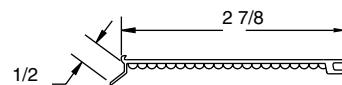

SERIES 422

**TOP
WITHOUT LENS**

FRONT

**RIGHT AND LEFT ENDS
ARE IDENTICAL**

**LENS
SNAP-IN CLEAR LINEAR
PRISMATIC ACRYLIC**

T8	
SIZE	LENGTH
(1) 15W	18-1/16
(1) 17W	24-1/16
(1) 25W	36-1/16
(1) 32W	48-1/16

T12	
SIZE	LENGTH
(1) 15W	18-1/16
(1) 20W	24-1/16
(1) 30W	36-1/16
(1) 40W	48-1/16