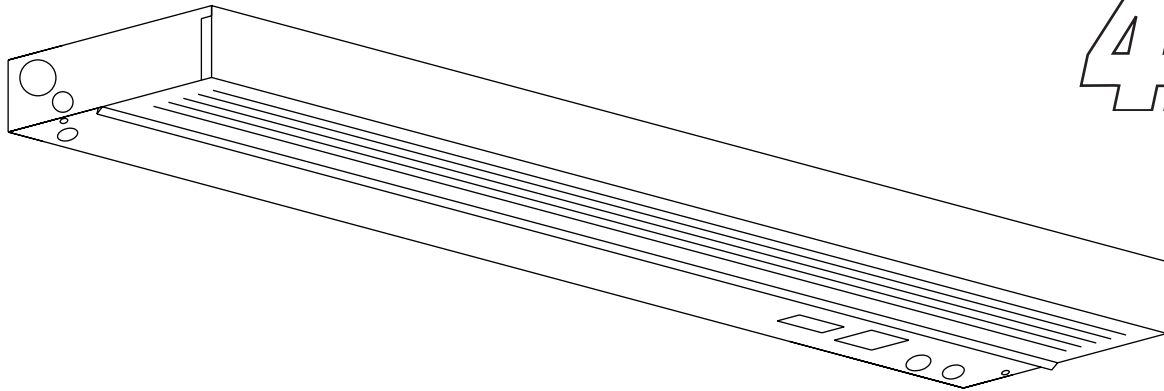

SERIES 422

**TOP
WITHOUT LENS**