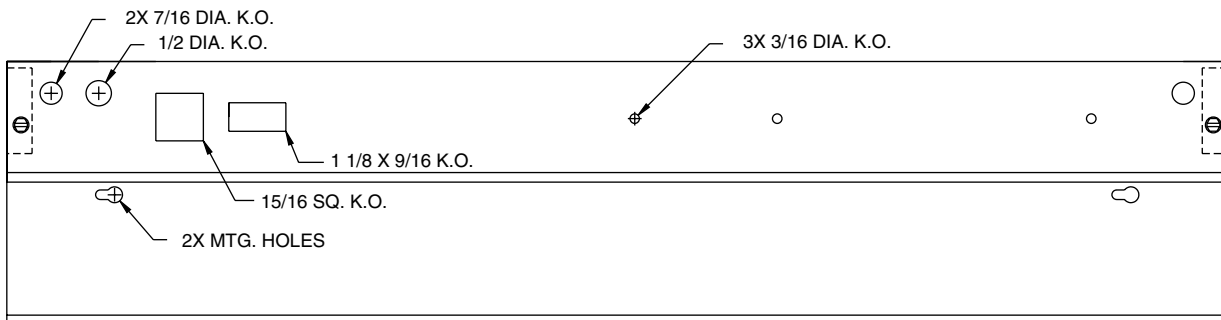

SERIES 422

**TOP
WITHOUT LENS**

FRONT

**RIGHT AND LEFT ENDS
ARE IDENTICAL**

**LENS
SNAP-IN CLEAR LINEAR
PRISMATIC ACRYLIC**

T8	
SIZE	LENGTH
(1) 15W	18-1/16
(1) 17W	24-1/16
(1) 25W	36-1/16
(1) 32W	48-1/16

T12	
SIZE	LENGTH
(1) 15W	18-1/16
(1) 20W	24-1/16
(1) 30W	36-1/16
(1) 40W	48-1/16