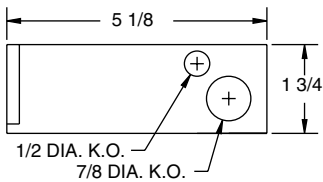

Lamping Options

T12	T8	T5	CFL
(1) 15W	(1) 15W	-	-
(1) 20W	(1) 17W	-	-
(1) 30W	(1) 25W	-	-
(1) 40W	(1) 32W	-	-
		-	-
		-	-
		-	-
		-	-

Packaging	15W	17W	20W	25W	30W	32W	40W
Bodies	24	24	24	12	12	12	12
Diffusers	72	72	72	72	72	72	72

SERIES 422

**TOP
WITHOUT LENS**

FRONT

**RIGHT AND LEFT ENDS
ARE IDENTICAL**

**LENS
SNAP-IN CLEAR LINEAR
PRISMATIC ACRYLIC**

T8	
SIZE	LENGTH
(1) 15W	18-1/16
(1) 17W	24-1/16
(1) 25W	36-1/16
(1) 32W	48-1/16

T12	
SIZE	LENGTH
(1) 15W	18-1/16
(1) 20W	24-1/16
(1) 30W	36-1/16
(1) 40W	48-1/16