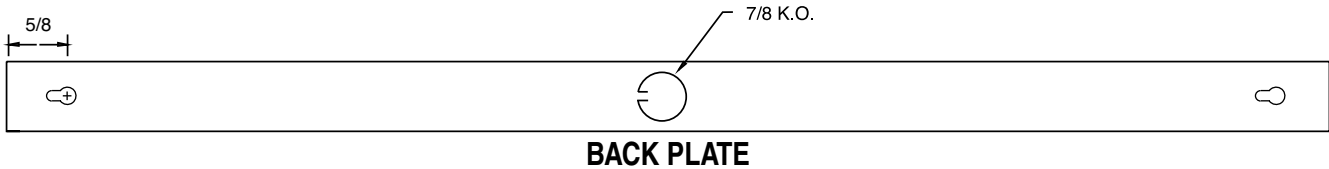

- Reflector (677 Series)
- Mounting tabs - special order
- Side lamps - special order

Custom modifications in the physical specification and color are available for this fixture.

Lamping Options

T12	T8	T5	CFL
-	-	(1) 8W	-
-	-	(1) 13W *	-
-	-	(1) 14W	-
-	-	(2) 8W (T) *	-
-	-	8W+13W (T) *	-
-	-	(1) 21W	-
-	-	(2) 13W (T) *	-
-	-	28W	-
-	-	35W	-

* available as special order

(T) Tandem

Packaging	8W	13W	14W	(2)8W	8+13W
Bodies	36	36	36	36	36
	21W	(2)13W	28W	35W	
Bodies	36	36	36	36	

SERIES 673

T5	
SIZE	LENGTH
(1) 8W	12-5/32
(1) 13W	21-5/32
(1) 14W	22-7/16
(2) 8W (T)*	24-5/16
8W+13W*	33-5/16
(1) 21W	34-9/32
(2) 13W (T)*	42-5/16
(1) 28W	46-1/16
35W*	57-13/16