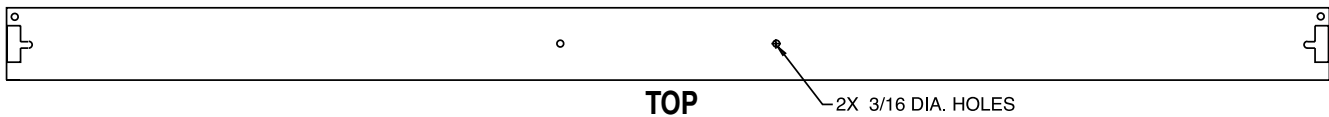

- Reflector (677 Series)
- Mounting tabs - special order
- Side lamps - special order

Custom modifications in the physical specification and color are available for this fixture.

Lamping Options

T12	T8	T5	CFL
-	-	(1) 8W	-
-	-	(1) 13W *	-
-	-	(1) 14W	-
-	-	(2) 8W (T) *	-
-	-	8W+13W (T) *	-
-	-	(1) 21W	-
-	-	(2) 13W (T) *	-
-	-	28W	-
-	-	35W	-

* available as special order

(T) Tandem

Packaging	8W	13W	14W	(2)8W	8+13W
Bodies	36	36	36	36	36
	21W	(2)13W	28W	35W	
Bodies	36	36	36	36	

SERIES 673

T5	
SIZE	LENGTH
(1) 8W	12-5/32
(1) 13W	21-5/32
(1) 14W	22-7/16
(2) 8W (T)*	24-5/16
8W+13W*	33-5/16
(1) 21W	34-9/32
(2) 13W (T)*	42-5/16
(1) 28W	46-1/16
35W*	57-13/16