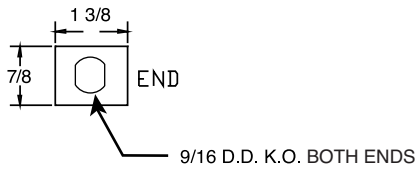

- Reflector (677 Series)
- Mounting tabs - special order
- Side lamps - special order

Custom modifications in the physical specification and color are available for this fixture.

Lamping Options

T12	T8	T5	CFL
-	-	(1) 8W	-
-	-	(1) 13W *	-
-	-	(1) 14W	-
-	-	(2) 8W (T) *	-
-	-	8W+13W (T) *	-
-	-	(1) 21W	-
-	-	(2) 13W (T) *	-
-	-	28W	-
-	-	35W	-

* available as special order

(T) Tandem

Packaging	8W	13W	14W	(2)8W	8+13W
Bodies	36	36	36	36	36
	21W	(2)13W	28W	35W	
Bodies	36	36	36	36	

SERIES 673

T5	
SIZE	LENGTH
(1) 8W	12-5/32
(1) 13W	21-5/32
(1) 14W	22-7/16
(2) 8W (T)*	24-5/16
8W+13W*	33-5/16
(1) 21W	34-9/32
(2) 13W (T)*	42-5/16
(1) 28W	46-1/16
35W*	57-13/16