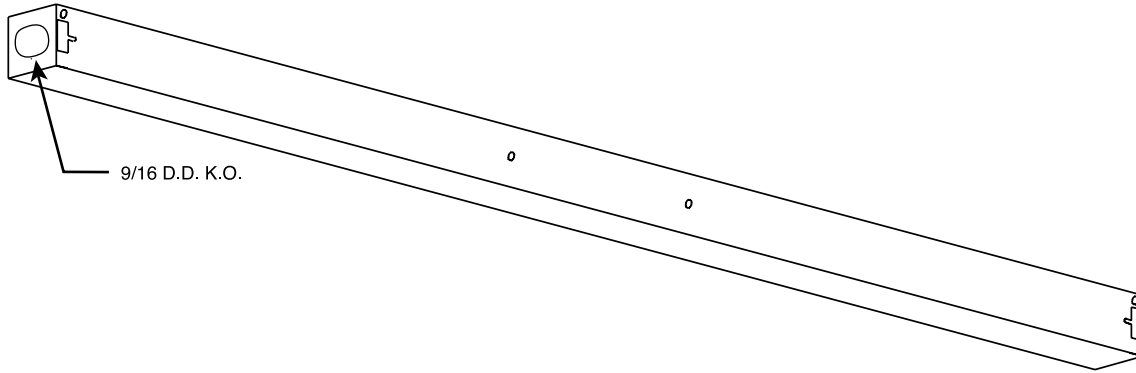

- Reflector (677 Series)
- Mounting tabs - special order
- Side lamps - special order

Custom modifications in the physical specification and color are available for this fixture.

Lamping Options

T12	T8	T5	CFL
-	-	(1) 8W	-
-	-	(1) 13W *	-
-	-	(1) 14W	-
-	-	(2) 8W (T) *	-
-	-	8W+13W (T) *	-
-	-	(1) 21W	-
-	-	(2) 13W (T) *	-
-	-	28W	-
-	-	35W	-

* available as special order

(T) Tandem

Packaging	8W	13W	14W	(2)8W	8+13W
Bodies	36	36	36	36	36
	21W	(2)13W	28W	35W	
Bodies	36	36	36	36	

SERIES 673

T5	
SIZE	LENGTH
(1) 8W	12-5/32
(1) 13W	21-5/32
(1) 14W	22-7/16
(2) 8W (T)*	24-5/16
8W+13W*	33-5/16
(1) 21W	34-9/32
(2) 13W (T)*	42-5/16
(1) 28W	46-1/16
35W*	57-13/16