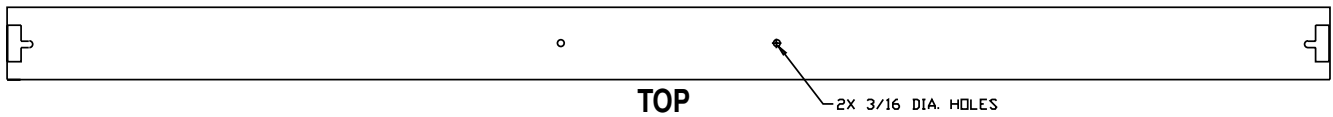

- Mounting tabs - special order

Custom modifications in the physical specification and color are available for this fixture.

Lamping Options

T12	T8	T5	CFL
-	(1) 15W *	-	-
-	(1) 17W	-	-
-	(1) 25W	-	-
-	(1) 32W	-	-
-	(1) 60" *	-	-
-		-	-
-		-	-
-		-	-

* available as special order

Packaging	15W	17W	25W	32W	60"
Bodies	36	36	36	36	36

SERIES 674

T8	
SIZE	LENGTH
(1) 15W*	18
(1) 20W	24
(1) 30W	36
(1) 40W	48
(1) 60**	59-3/16

* AVAILABLE AS SPECIAL ORDER

REV 3-1-05