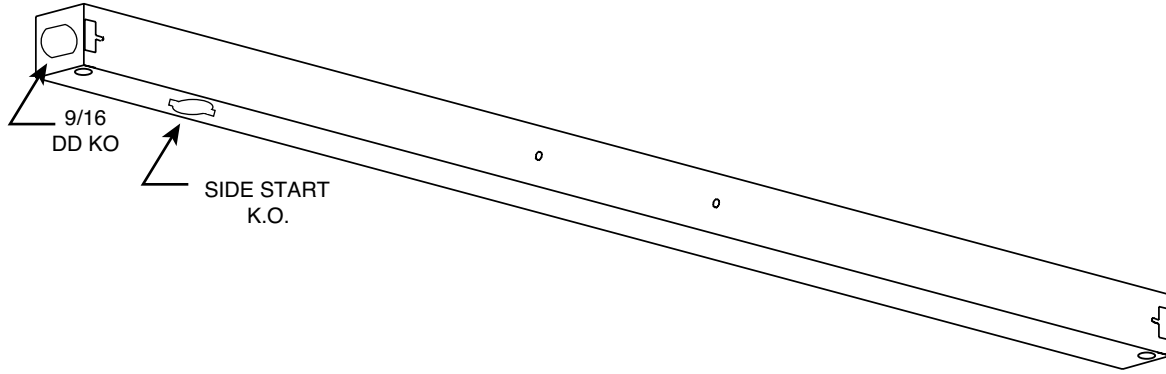

- Mounting tabs - special order

Custom modifications in the physical specification and color are available for this fixture.

Lamping Options

T12	T8	T5	CFL
-	(1) 15W *	-	-
-	(1) 17W	-	-
-	(1) 25W	-	-
-	(1) 32W	-	-
-	(1) 60" *	-	-
-		-	-
-		-	-
-		-	-

* available as special order

Packaging	15W	17W	25W	32W	60"
Bodies	36	36	36	36	36

SERIES 674

T8	
SIZE	LENGTH
(1) 15W*	18
(1) 20W	24
(1) 30W	36
(1) 40W	48
(1) 60**	59-3/16

* AVAILABLE AS SPECIAL ORDER

REV 3-1-05