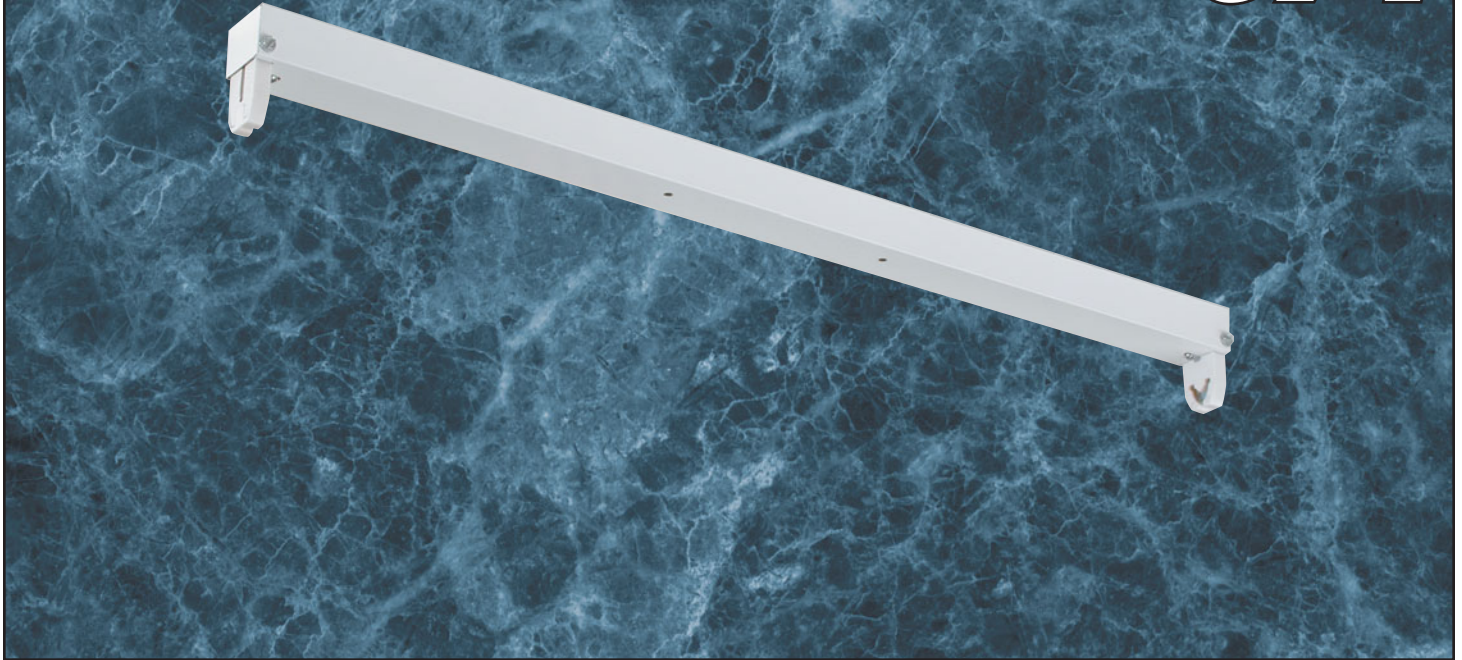

SERIES 674

Application

- Cove Lighting
- Store Fixture
- Vending Machines

Finishes Available

- White

Diffuser

- None

Optional Features

- Mounting tabs - special order

Custom modifications in the physical specification and color are available for this fixture.

Lamping Options

T12	T8	T5	CFL
-	(1) 15W *	-	-
-	(1) 17W	-	-
-	(1) 25W	-	-
-	(1) 32W	-	-
-	(1) 60" *	-	-
-		-	-
-		-	-
-		-	-

* available as special order

Packaging	15W	17W	25W	32W	60"
Bodies	36	36	36	36	36

SERIES 674

T8	
SIZE	LENGTH
(1) 15W*	18
(1) 20W	24
(1) 30W	36
(1) 40W	48
(1) 60**	59-3/16

* AVAILABLE AS SPECIAL ORDER

REV 3-1-05