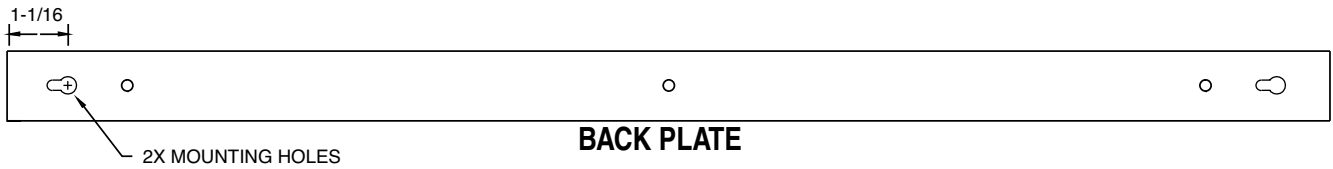

- Mounting tabs - special order

Custom modifications in the physical specification and color are available for this fixture.

Lamping Options

T12	T8	T5	CFL
-	(1) 15W *	-	-
-	(1) 17W	-	-
-	(1) 25W	-	-
-	(1) 32W	-	-
-	(1) 60" *	-	-
-		-	-
-		-	-
-		-	-

* available as special order

Packaging	15W	17W	25W	32W	60"
Bodies	36	36	36	36	36

SERIES 674

T8	
SIZE	LENGTH
(1) 15W*	18
(1) 20W	24
(1) 30W	36
(1) 40W	48
(1) 60**	59-3/16

* AVAILABLE AS SPECIAL ORDER

REV 3-1-05