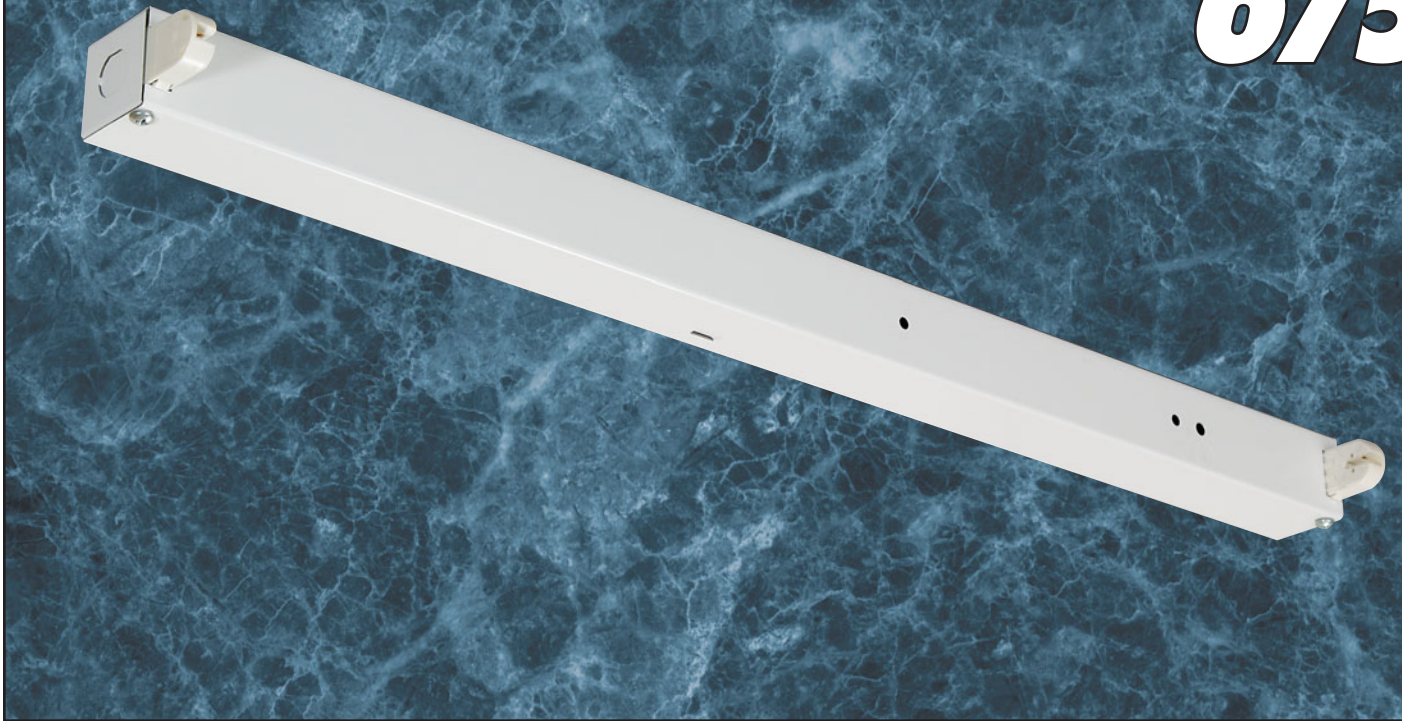

SERIES 675

Application

- Cove Lighting
- Store Fixture
- Signage
- Display
- Vending Machines

Finishes Available

- White
- Chrome

Diffuser

- None

Optional Features

- Mounting tabs - special order
- Push-on Sockets
- Length over sockets
- Side lamps for T-5

Custom modifications in the physical specification and color are available for this fixture.

Lamping Options

T12	T8	T5	CFL
(I) 15W	(I) 15W	(I) 8W	(I) 5W *
(I) 20W	(I) 17W	(I) 13W	(I) 7W *
(I) 30W	(I) 25W	(I) 14W	(I) 9W *
(I) 40W	(I) 32W	(I) 21W	(I) 13W *
		(I) 28W	
		(I) 35W	

* available as special order

(T) Tandem

Packaging	4W	6W	8W	15W	2/15W	3/15W
Bodies	72	72	72	72	36	36
	20W	30W	40W	14W	21W	28W
Bodies	36	36	36	36	36	36

SERIES 675

T5	
SIZE	LENGTH
(1) 8W	12 1/8
(1) 13W	21 1/8
(1) 14W	22 7/16
(1) 21W	34 9/32
(1) 28W	46 1/16
(1) 35W	57-13/16