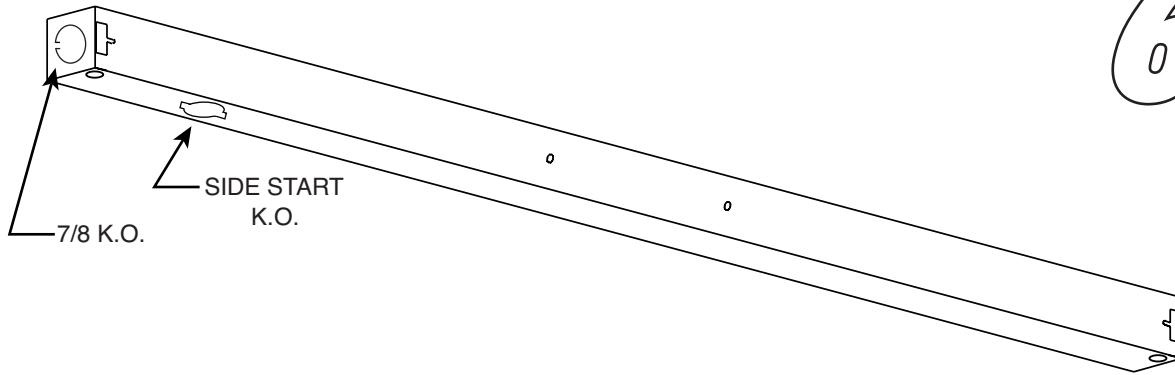

- Mounting tabs - special order
- Push-on Sockets
- Length over sockets
- Side lamps for T-5

Custom modifications in the physical specification and color are available for this fixture.

Lamping Options

T12	T8	T5	CFL
(I) 15W	(I) 15W	(I) 8W	(I) 5W *
(I) 20W	(I) 17W	(I) 13W	(I) 7W *
(I) 30W	(I) 25W	(I) 14W	(I) 9W *
(I) 40W	(I) 32W	(I) 21W	(I) 13W *
		(I) 28W	
		(I) 35W	

* available as special order

(T) Tandem

Packaging	4W	6W	8W	15W	2/15W	3/15W
Bodies	72	72	72	72	36	36
	20W	30W	40W	14W	21W	28W
Bodies	36	36	36	36	36	36

SERIES 675

T5	
SIZE	LENGTH
(1) 8W	12 1/8
(1) 13W	21 1/8
(1) 14W	22 7/16
(1) 21W	34 9/32
(1) 28W	46 1/16
(1) 35W	57-13/16

T8	
SIZE	LENGTH
(1) 15W	18
(1) 17W	24
(1) 25W	36
(1) 32W	48

T12	
SIZE	LENGTH
(1) 15W	18
(1) 20W	24
(1) 30W	36
(1) 40W	48

REV 3-1-05