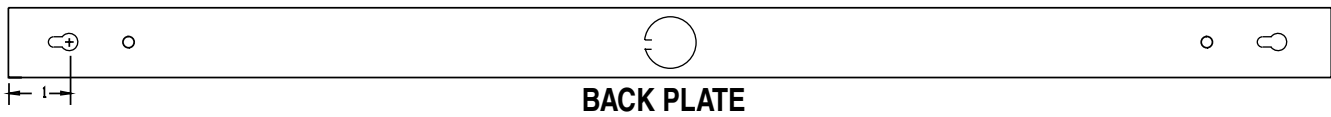

- Mounting tabs - special order
- Push-on Sockets
- Length over sockets
- Side lamps for T-5

Custom modifications in the physical specification and color are available for this fixture.

Lamping Options

T12	T8	T5	CFL
(I) 15W	(I) 15W	(I) 8W	(I) 5W *
(I) 20W	(I) 17W	(I) 13W	(I) 7W *
(I) 30W	(I) 25W	(I) 14W	(I) 9W *
(I) 40W	(I) 32W	(I) 21W	(I) 13W *
		(I) 28W	
		(I) 35W	

* available as special order

(T) Tandem

Packaging	4W	6W	8W	15W	2/15W	3/15W
Bodies	72	72	72	72	36	36
	20W	30W	40W	14W	21W	28W
Bodies	36	36	36	36	36	36

SERIES 675

T5	
SIZE	LENGTH
(1) 8W	12 1/8
(1) 13W	21 1/8
(1) 14W	22 7/16
(1) 21W	34 9/32
(1) 28W	46 1/16
(1) 35W	57-13/16