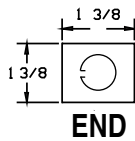

- Mounting tabs - special order
- Push-on Sockets
- Length over sockets
- Side lamps for T-5

Custom modifications in the physical specification and color are available for this fixture.

Lamping Options

T12	T8	T5	CFL
(I) 15W	(I) 15W	(I) 8W	(I) 5W *
(I) 20W	(I) 17W	(I) 13W	(I) 7W *
(I) 30W	(I) 25W	(I) 14W	(I) 9W *
(I) 40W	(I) 32W	(I) 21W	(I) 13W *
		(I) 28W	
		(I) 35W	

* available as special order

(T) Tandem

Packaging	4W	6W	8W	15W	2/15W	3/15W
Bodies	72	72	72	72	36	36
	20W	30W	40W	14W	21W	28W
Bodies	36	36	36	36	36	36

SERIES 675

T5	
SIZE	LENGTH
(1) 8W	12 1/8
(1) 13W	21 1/8
(1) 14W	22 7/16
(1) 21W	34 9/32
(1) 28W	46 1/16
(1) 35W	57-13/16

T8	
SIZE	LENGTH
(1) 15W	18
(1) 17W	24
(1) 25W	36
(1) 32W	48

T12	
SIZE	LENGTH
(1) 15W	18
(1) 20W	24
(1) 30W	36
(1) 40W	48

REV 3-1-05