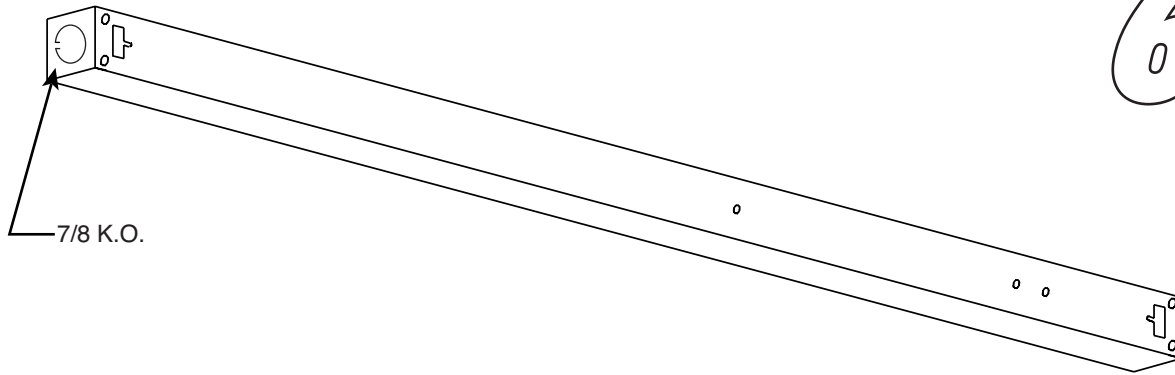

SERIES 676

7/8 K.O.