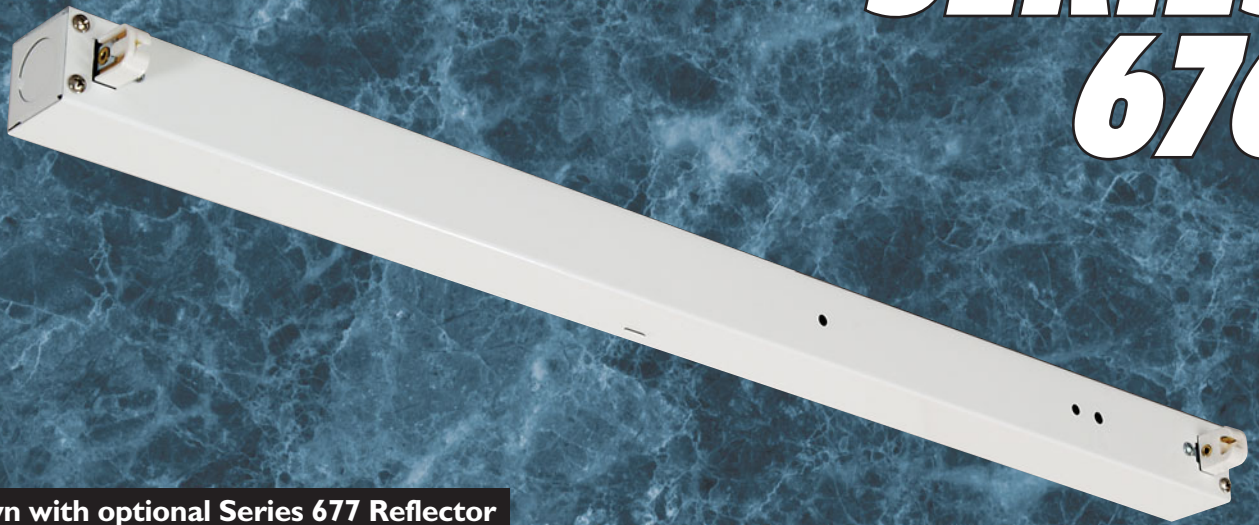

SERIES 676

Shown with optional Series 677 Reflector

Application

- Cove Lighting
- Store Fixture
- Signage
- Display
- Vending Machines

Finishes Available

- White
- Chrome

Diffuser

- None

Optional Features

- Mounting tabs
- Push-on Sockets
- Starter under lamp
- Side lamps for T-5
- Reflector (Series 677)

Custom modifications in the physical specification and color are available for this fixture.