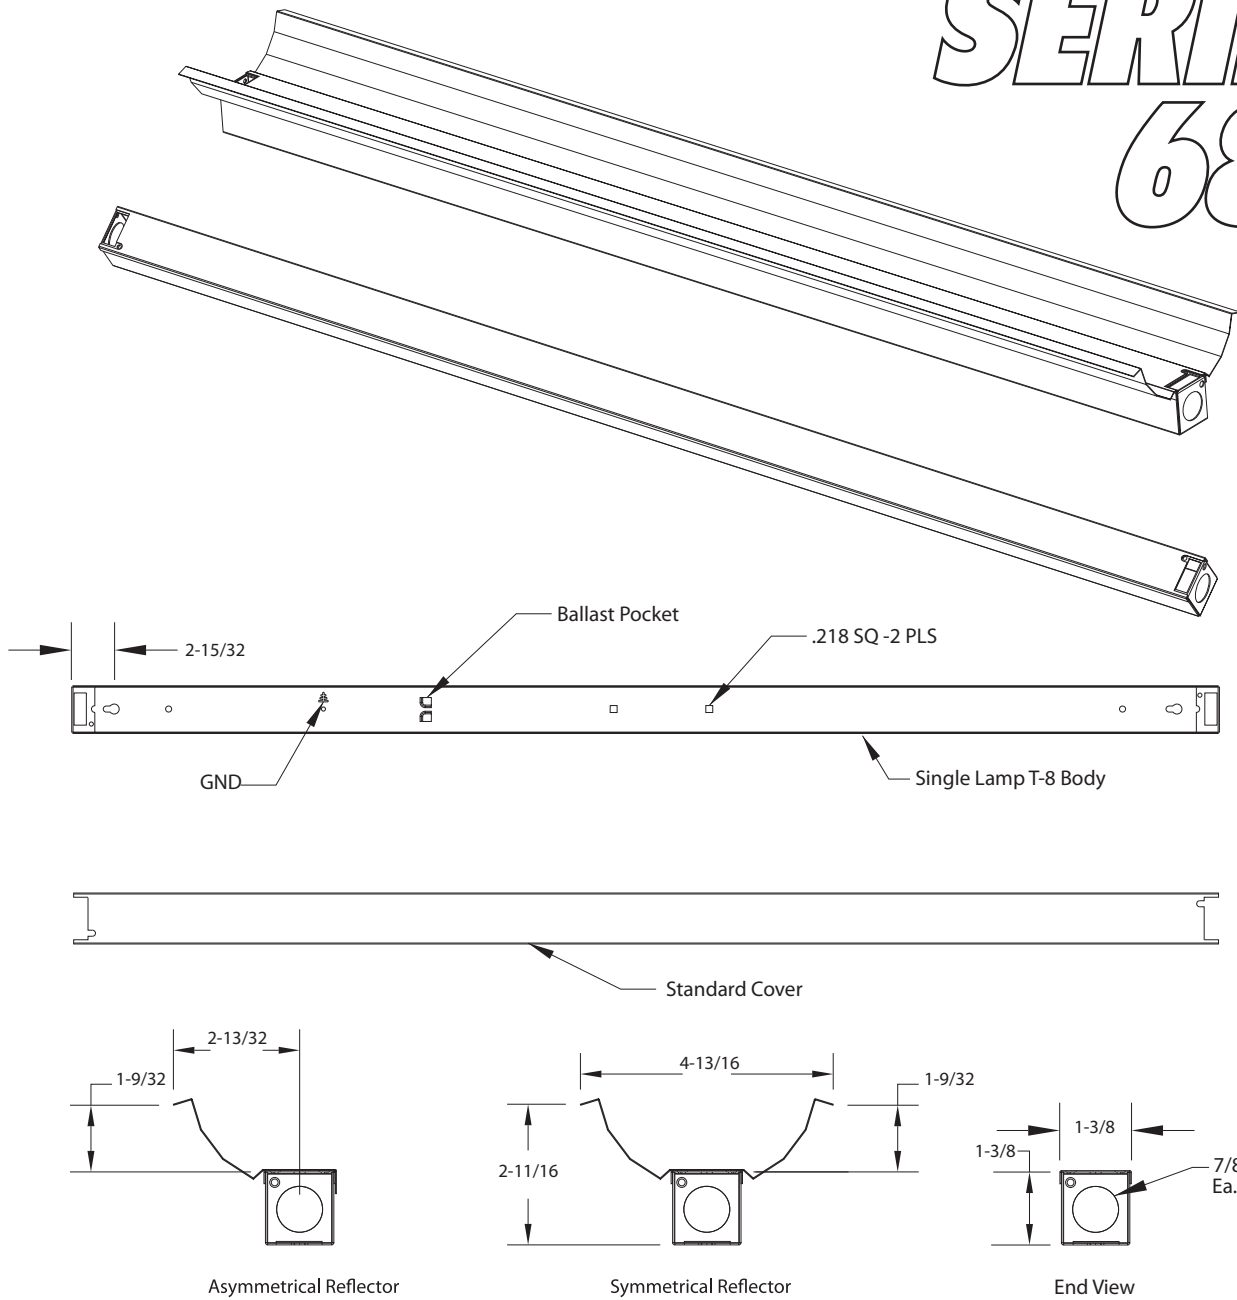

- Symmetrical and asymmetrical reflectors in enhanced aluminum or standard pre-painted white.
- Mounting tabs
- Starter under lamp or on side
- Side lamps for T-5

Custom modifications in the physical specification and color are available for this fixture.

Lamping Options

T8	T5	CFL
(1) 15W (1) 17W (1) 25W (1) 32W (2) 25W (T)* (2) 32W (T)*	(1) 8W * (1) 14W (1) 21W (1) 28W (1) 35W (2) 21W (T)* (2) 28W (T)*	(1) 13W *

* available as special order (T) Tandem
T-12 available in equivalent T-8 sizes.
Other lamp configurations possible. Check with factory.

Packaging	8W	14W	15W	17W
Bodies	36	36	36	18
	21W	25W	28W	32W
Bodies	18	18	18	18

SERIES 680

T5	
SIZE	LENGTH
(1) 8W*	12-1/8
(1) 13W	21-1/8
(1) 14W	22-7/16
(1) 21W	34-9/32
(1) 28W	46-1/16
(1) 35W	57-13/16
(2) 21W(T)	67-15/16
(2) 28W(T)	91-15/16

T8	
SIZE	LENGTH
(1) 15W	18
(1) 17W	24
(1) 25W	36
(1) 32W	48
(2) 25W(T)	71-3/4
(2) 32W(T)	95-3/4

* available as special order

T-12 available in equivalent T-8 sizes. (T) Tandem

REV 7-29-09