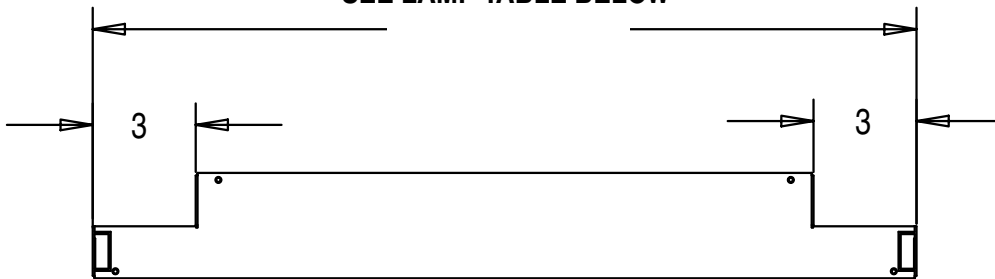

(T) Tandem

Packaging	14W	17W	21W	24W	25W	28W	32W	39W
Bodies	10	10	10	10	10	10	10	10
	54W	2/21W	2/25W	2/28W	2/32W	2/39W	2/54W	
Bodies	10	10	10	10	10	10	10	

SERIES 682

ONE LAMP

3" NARROW

SEE LAMP TABLE BELOW

TOP VIEW - FIXTURES UP TO 5 FEET

TOP VIEW - FIXTURES TOTALING OVER 5 FEET

T5	
SIZE	LENGTH
(1) 14W	22-7/16
(1) 21W	34-9/32
(1) 28W	46-1/16
(1) 35W*	58
(2) 21W (T)	65-9/16
(2) 28W (T)	89-1/8

T8	
SIZE	LENGTH
(1) 17W	24
(1) 25W	36
(1) 32W	48
(1) 40W*	60
(2) 25W (T)	69
(2) 32W (T)	93