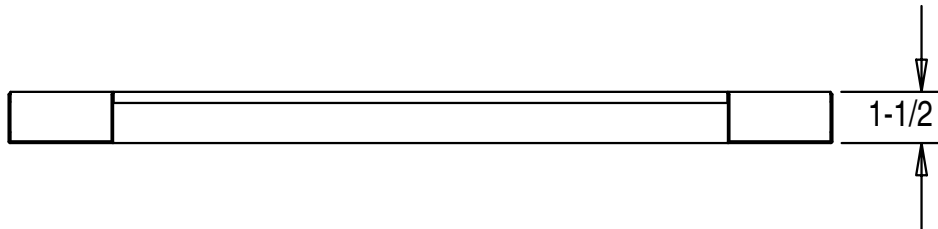

(T) Tandem

Packaging	14W	17W	21W	24W	25W	28W	32W	39W
Bodies	10	10	10	10	10	10	10	10
	54W	2/21W	2/25W	2/28W	2/32W	2/39W	2/54W	
Bodies	10	10	10	10	10	10	10	

SERIES 682

ONE LAMP

3" NARROW

SEE LAMP TABLE BELOW

TOP VIEW - FIXTURES UP TO 5 FEET

TOP VIEW - FIXTURES TOTALING OVER 5 FEET

T5	
SIZE	LENGTH
(1) 14W	22-7/16
(1) 21W	34-9/32
(1) 28W	46-1/16
(1) 35W*	58
(2) 21W (T)	65-9/16
(2) 28W (T)	89-1/8

T8	
SIZE	LENGTH
(1) 17W	24
(1) 25W	36
(1) 32W	48
(1) 40W*	60
(2) 25W (T)	69
(2) 32W (T)	93