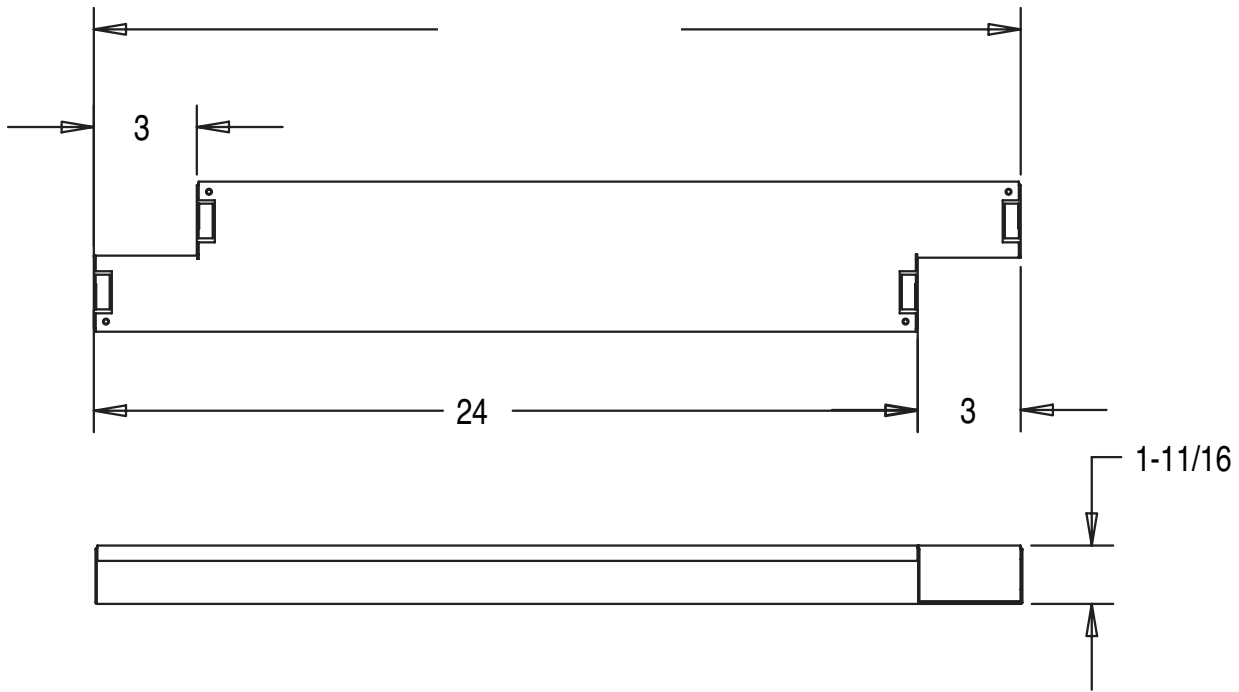

(T) Tandem

Packaging	14W	17W	21W	24W	25W	28W	32W	39W
Bodies	8	8	8	8	8	8	8	8
	54W 4/21W 4/25W 4/28W 4/32W 4/39W 4/54W							
Bodies	8	8	8	8	8	8	8	

For T-12 packaging, use T-8 equivalent.

SERIES 686

**TWO LAMP
4 1/4" WIDE**

SEE LAMP TABLE BELOW

T5		T8		T12	
SIZE	LENGTH	SIZE	LENGTH	SIZE	LENGTH
(2) 14W	25-7/16	(2) 17W	27	(2) 20W	27
(2) 21W	37-9/32	(2) 25W	39	(2) 30W	39
(2) 28W	49-1/16	(2) 32W	51	(2) 40W	51
(4) 21W (T)	71-9/16	(4) 25W (T)	75	(4) 30W (T)	75
(4) 28W (T)	95-1/8	(4) 32W (T)	99	(4) 40W (T)	99