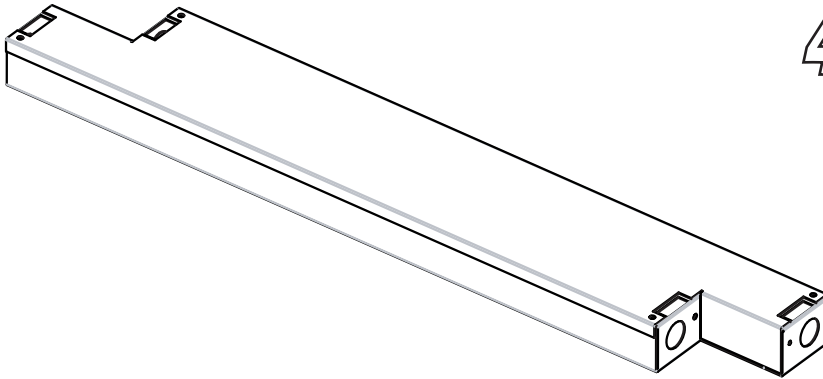

(T) Tandem

Packaging	14W	17W	21W	24W	25W	28W	32W	39W
Bodies	8	8	8	8	8	8	8	8
	54W 4/21W 4/25W 4/28W 4/32W 4/39W 4/54W							
Bodies	8	8	8	8	8	8	8	

For T-12 packaging, use T-8 equivalent.

SERIES 686

**TWO LAMP
4 1/4" WIDE**

SEE LAMP TABLE BELOW

T5		T8		T12	
SIZE	LENGTH	SIZE	LENGTH	SIZE	LENGTH
(2) 14W	25-7/16	(2) 17W	27	(2) 20W	27
(2) 21W	37-9/32	(2) 25W	39	(2) 30W	39
(2) 28W	49-1/16	(2) 32W	51	(2) 40W	51
(4) 21W (T)	71-9/16	(4) 25W (T)	75	(4) 30W (T)	75
(4) 28W (T)	95-1/8	(4) 32W (T)	99	(4) 40W (T)	99