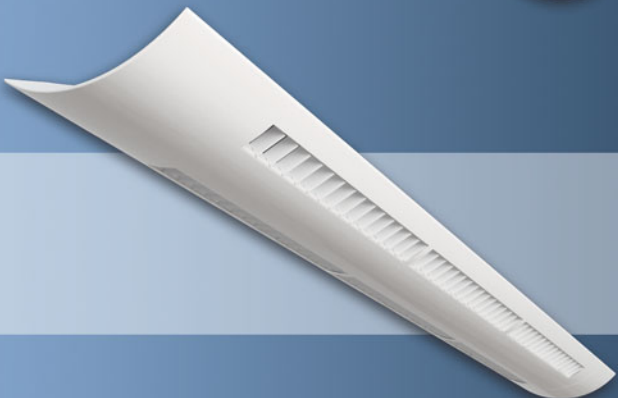

LOUVER

Semi-specular or White finish • T-5 Only

NEW OPTIONS

Adam Metal Products Company

P.O. Box 450 • Ledgewood, NJ • 07852
Ph (973)770-1100 • Fax (973)770-1105
Web: www.adammetal.com

Represented by:

Bill Brown Sales

6333 Gross Point Road • Niles, IL • 60714
Phone: 800.621.1348 • Fax: 800.438.2500
Web: www.billbrownsales.com