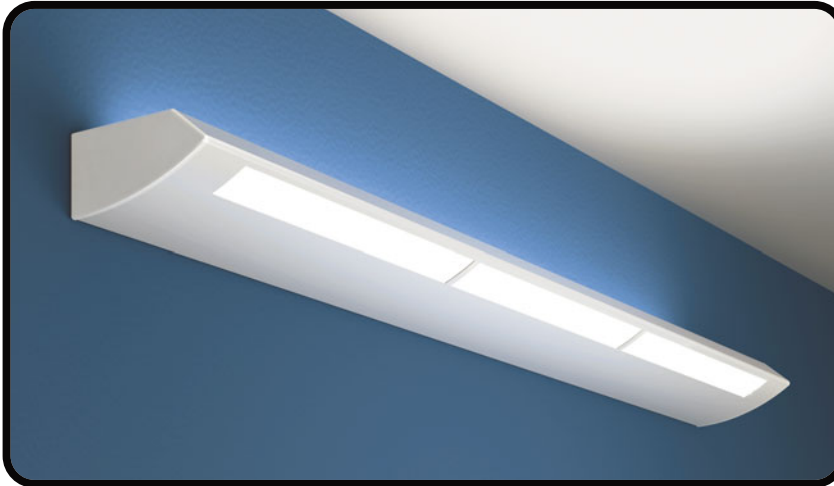

Wallmount Architectural Options

Linear Wallmount
Options for Series:
855 • 856 • 885 • 886

- New options available in 2', 3', 4' and 8'
- Perf available in 4' and 8'
- Companion to the Suspended Linear

NEW OPTIONS

Suspended Architectural Options

Suspended Linear

Options for Series:

850 • 851 • 880 • 881

- New options available in 4' and 8'
- Perf available in 4', 8' and 12'
- Companion to the Linear Wallmount

PERF

Standard